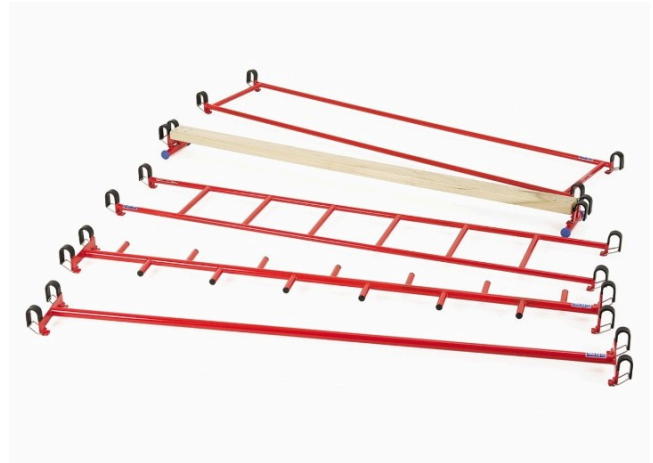

A Frame Linking Set - 5 Piece Set

SKU: 35642

£731.99 inc vat - £609.99 ex vat

About this Product

Create exciting climbing trails, active zones and obstacle courses with this A Frame Linking Set. Includes 5 varied components to challenge gross motor skills, build confidence and keep physical development fun and flexible. Designed for use with A Frames. Recommended for ages 3+ with supervision.

Key Specifications

SKU	35642
Catalogue Product Title	A FRAME LINKING SET 5 PIECES
2026 Catalogue Page	109
Age Suitability	3 Years+
Contents	<ul style="list-style-type: none">• 5x A Frame Connectors Set includes: <ul style="list-style-type: none">• 1x Parallel Bars• 1x Cat Ladder• 1x Balance Beam• 1x Ladder• 1x Pole
Dimensions	Each connector: L213cm
Pack Size	5
Warranty	1 Year
Option	7-12yrs