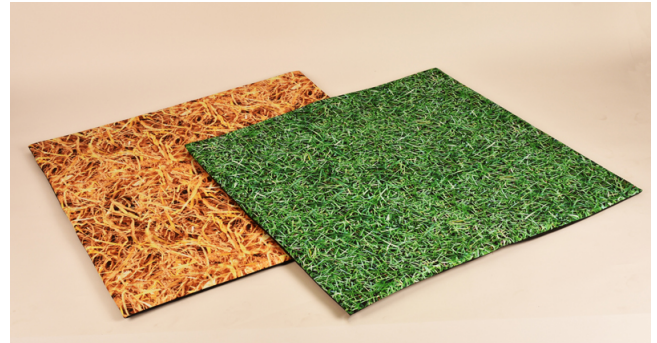

01332 370152 sales@cosydirect.com cosydirect.com

Forest School Padded Mats

SKU: W02440

As low as £120.26 inc vat - £100.22 ex vat

Key Specifications

SKU	W02440
Age Suitability	2 Years+
Pack Size	1
Material	Eco-Play latex free printed waterproof polyester