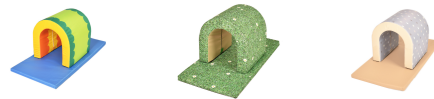

01332 370152 sales@cosydirect.com cosydirect.com

Soft Play Tunnel & Mat

SKU: W02495

As low as £267.19 inc vat - £222.66 ex
vat

Key Specifications

SKU	W02495
Age Suitability	2 Years+
Material	100% warm to touch polyester, fire retardant and CFC free foam filling