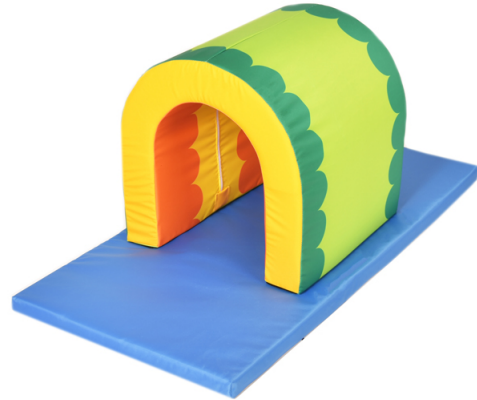

01332 370152 sales@cosydirect.com cosydirect.com

Soft Play Tunnel & Mat

SKU: W02495

As low as £267.19 inc vat - £222.66 ex
vat

Key Specifications

SKU	W02495
Age Suitability	2 Years+
Material	100% warm to touch polyester, fire retardant and CFC free foam filling