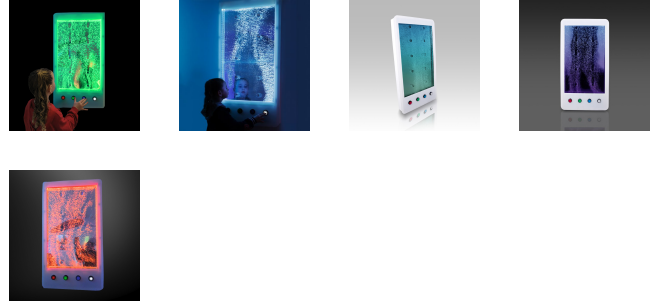

Interactive Bubble Wall

SKU: W04127

£690.00 inc vat - £575.00 ex vat

About this Product

Children can press, watch and wonder with the Interactive Bubble Wall. This eye-catching sensory wall lets children control bubbles and changing lights at the touch of a button. A brilliant way to encourage interaction, cause-and-effect learning and calming visual play in sensory rooms, classrooms and at home.

Key Specifications

SKU	W04127
Dimensions	110cm x 60cm x 20cm

Collaborate & Innovate Ltd T/A Cosy Direct,
Units 316-318 Fauld Industrial Estate, Fauld Lane, Fauld, DE13 9HS