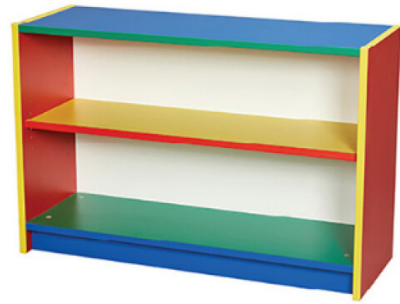

Colore! Bookcase with One Adjustable Shelf

SKU: W06490

£294.43 inc vat - £245.36 ex vat

Key Specifications

SKU	W06490
Depth	320mm
Dimensions	H600 x D320 x W900mm
Height	600mm
Width	900mm
Warranty	10 years