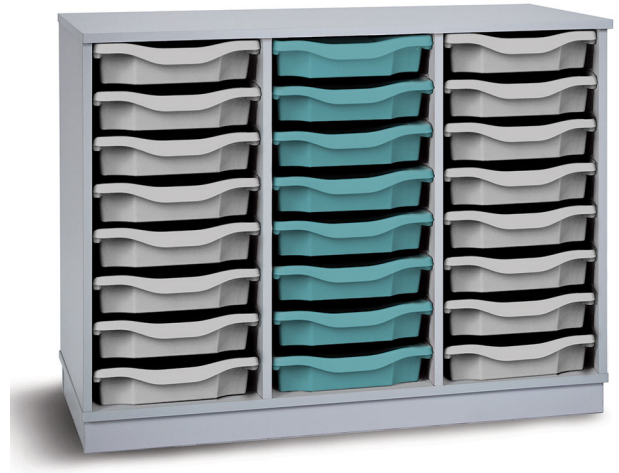

Premium 24 Single Tray Unit with Various Tray Options

SKU: W24267-Variou

As low as £407.05 inc vat - £339.21 ex vat

Key Specifications

SKU	W24267-Variou
Manufacturer	Monarch Education Furniture
Warranty	5 years