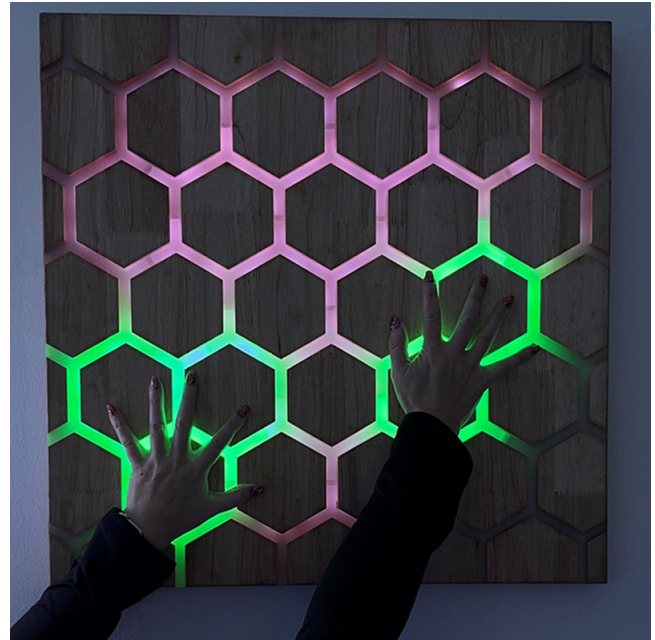

## Touch Interactive Wall-Mounted Honeycomb Panel

SKU: W26118

£529.56 inc vat - £441.30 ex vat

### About this Product

Children can swipe, watch and discover with the Touch Interactive Honeycomb Panel. A simple touch across the honeycomb shapes brings moving lights and changing colours to life. It is a brilliant way to encourage sensory engagement, visual exploration and cause-and-effect learning.

### Key Specifications

SKU	W26118
Assembly	Assembled
Dimensions	59 x 59 x 4cm
Height	59cm
Width	4cm
Material	Wood
Warranty	1 Year

Units 316-318 Fauld Industrial Estate, Fauld Lane, Fauld, DE13 9HS