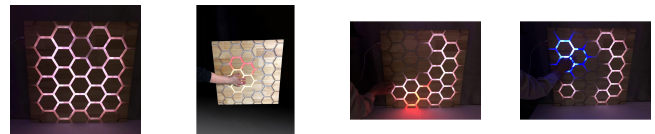

## Touch Interactive Wall-Mounted Honeycomb Panel

SKU: W26118

£529.56 inc vat - £441.30 ex vat

### About this Product

Children can swipe, watch and discover with the Touch Interactive Honeycomb Panel. A simple touch across the honeycomb shapes brings moving lights and changing colours to life. It is a brilliant way to encourage sensory engagement, visual exploration and cause-and-effect learning.

### Key Specifications

SKU	W26118
Assembly	Assembled
Dimensions	59 x 59 x 4cm
Height	59cm
Width	4cm
Material	Wood
Warranty	1 Year

Units 316-318 Fauld Industrial Estate, Fauld Lane, Fauld, DE13 9HS