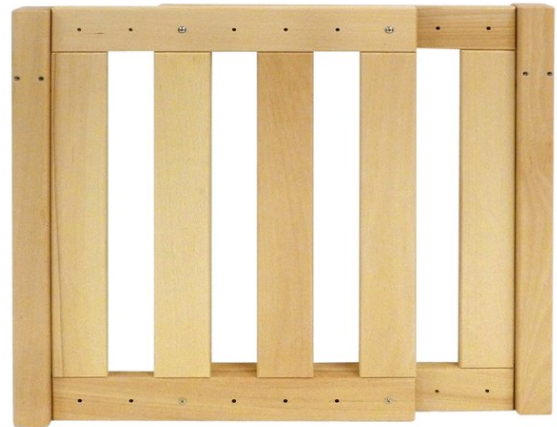

## RS Adjustable Fence with 2 Connecting Posts

SKU: W26257

£173.26 inc vat - £144.38 ex vat

### Key Specifications

SKU	W26257
Assembly	Requires Assembly
Dimensions	H65 x W92 x D45
Material	Solid Beech
Warranty	10 years
Wood Colour	Beech

Collaborate & Innovate Ltd T/A Cosy Direct,  
Units 316-318 Fauld Industrial Estate, Fauld Lane, Fauld, DE13 9HS