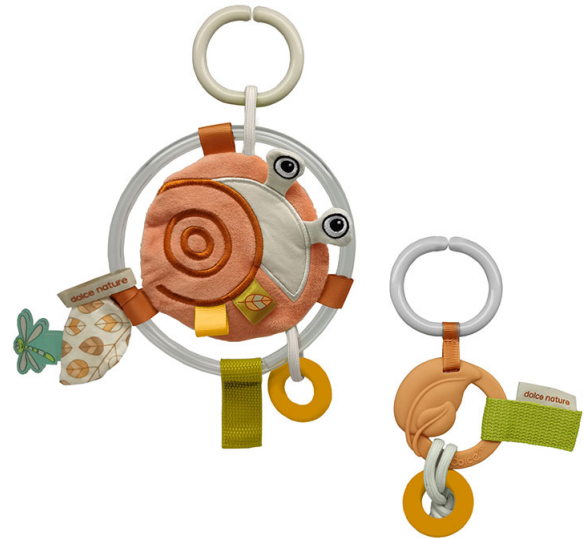

Dolce Toys Earth Activity Pendant and Teething Ring

SKU: W27721

£34.80 inc vat - £29.00 ex vat

Key Specifications

SKU	W27721
Height	29
Width	28
Express Delivery	Express Under 5 Days

Collaborate & Innovate Ltd T/A Cosy Direct,
Units 316-318 Fauld Industrial Estate, Fauld Lane, Fauld, DE13 9HS