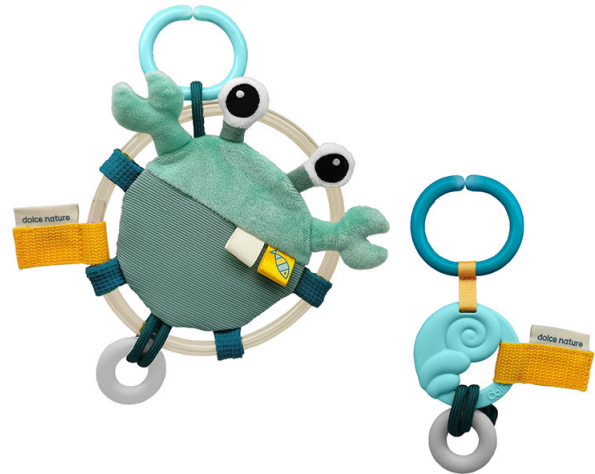

Dolce Toys Ocean Activity Pendant and Teething Ring Crab Shelly

SKU: W27727

£30.00 inc vat - £25.00 ex vat

Key Specifications

SKU	W27727
Height	29
Width	28
Express Delivery	Express Under 5 Days

Collaborate & Innovate Ltd T/A Cosy Direct,
Units 316-318 Fauld Industrial Estate, Fauld Lane, Fauld, DE13 9HS