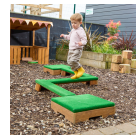

Move & Make Meadow Complete Toddler Set

SKU: 55860

£442.80 inc vat - £369.00 ex vat

About this Product

Get your youngest learners working on their physical development with our Move & Make Meadow Complete Toddler Set. A hard wearing, open-ended set of physical apparatus at a nice low height, these are great for supporting children's balance, proprioceptive awareness and self confidence. Join together with your existing provision, or add in other sets to expand and give variety. A great start for under 3's.

Key Specifications

SKU	55860
Manufacturer	Cosy
Catalogue Product Title	Move & Make Meadow Complete Toddler Set
2026 Catalogue Page	30,95,245
Age Suitability	1 Year+
Care Instructions	Treat every 12 months
Contents	7 Piece Set 4x Balance Beams 3x Platforms Other resources pictured NOT included
Dimensions	Balancing Beam: H13cm x L84cm Platform: H13cm x W48cm x D44cm
Pack Size	7
Safety Information	Supervision recommended