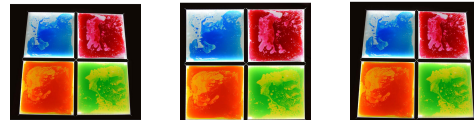

01332 370152 sales@cosydirect.com cosydirect.com

Light Up Sensory Floor Tile Kit 4 Tiles and 1 Adaptor New Style

SKU: W31111

£485.99 inc vat - £404.99 ex vat

About this Product

Step, press and watch the magic move with this set of 4 Light Up Sensory Floor Tiles. Each touch creates shifting patterns of colour and light, turning movement into a calming sensory experience. A brilliant way to encourage visual exploration, touch and active play.