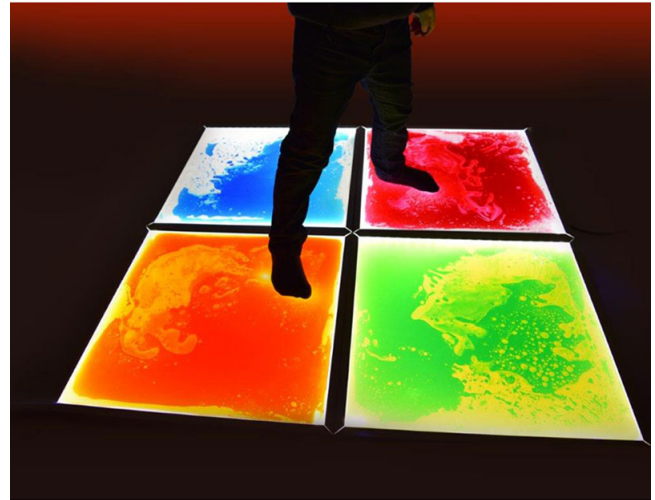

01332 370152 sales@cosydirect.com cosydirect.com

Light Up Sensory Floor Tile Kit 4 Tiles and 1 Adaptor New Style

SKU: W31111

£485.99 inc vat - £404.99 ex vat

About this Product

Step, press and watch the magic move with this set of 4 Light Up Sensory Floor Tiles. Each touch creates shifting patterns of colour and light, turning movement into a calming sensory experience. A brilliant way to encourage visual exploration, touch and active play.