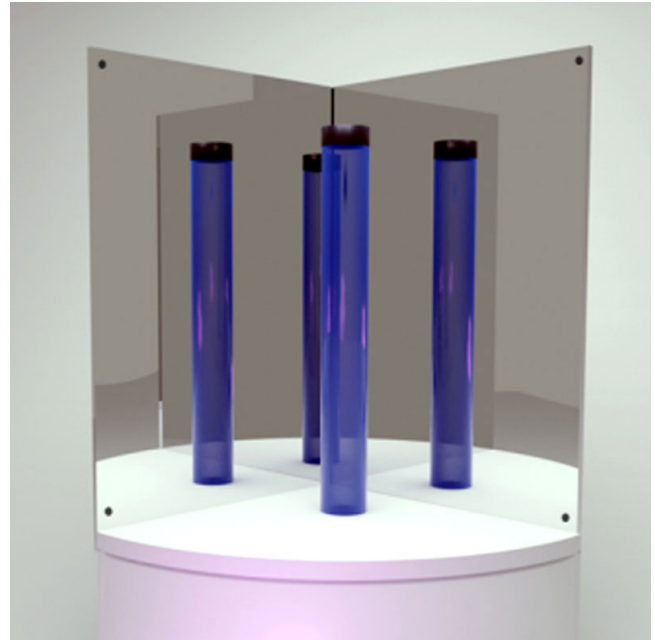

## Set of 2 Large Mirrors 95 x 120cm Plywood

SKU: W31144

£218.34 inc vat - £181.95 ex vat

### About this Product

Reflect, explore and discover with these two Large Mirrors. Designed to add depth, light and visual interest, these large unbreakable mirrors help children notice movement, expressions and their surroundings. Ideal for sensory rooms, classrooms and nurseries.

### Key Specifications

SKU

W31144

Collaborate & Innovate Ltd T/A Cosy Direct,  
Units 316-318 Fauld Industrial Estate, Fauld Lane, Fauld, DE13 9HS