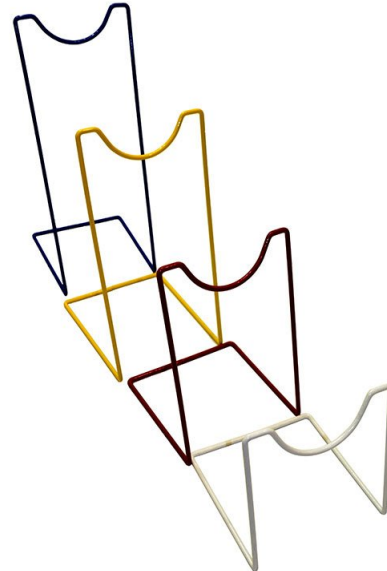

Single Metal Water Stands Set of 4

SKU: W31170

£48.30 inc vat - £40.25 ex vat

About this Product

Raise, pour and explore with this set of 4 Single Metal Water Stands. Lightweight and easy to position, these colourful stands help children create exciting water runs at different heights indoors or out. A brilliant way to encourage investigation, problem solving and hands-on sensory play.

Key Specifications

SKU

W31170

Collaborate & Innovate Ltd T/A Cosy Direct,
Units 316-318 Fauld Industrial Estate, Fauld Lane, Fauld, DE13 9HS