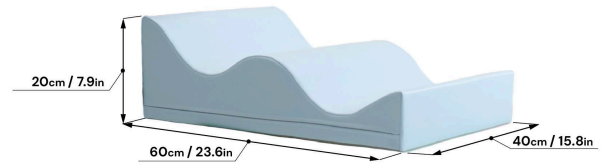

01332 370152 sales@cosydirect.com cosydirect.com

Wave Soft Play

SKU: W31802-Variou

As low as £77.63 inc vat - £64.69 ex vat

Key Specifications

SKU	W31802-Variou
Age Suitability	6 - 21 Months

Collaborate & Innovate Ltd T/A Cosy Direct,
Units 316-318 Fauld Industrial Estate, Fauld Lane, Fauld, DE13 9HS