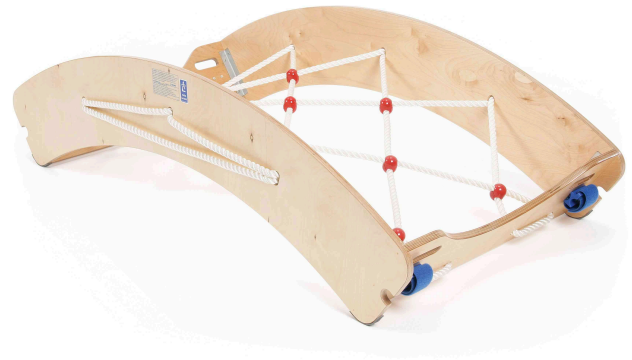

Gym Time Scramble Net

SKU: W33154

£515.52 inc vat - £429.60 ex vat

Key Specifications

SKU	W33154
Age Suitability	4 Years+
Assembly	Assembled
Dimensions	H44 x D160 x W84cm
Height	44cm
Width	84cm
Pack Size	1
Material	Timber frame
Express Delivery	Express Under 10 Days