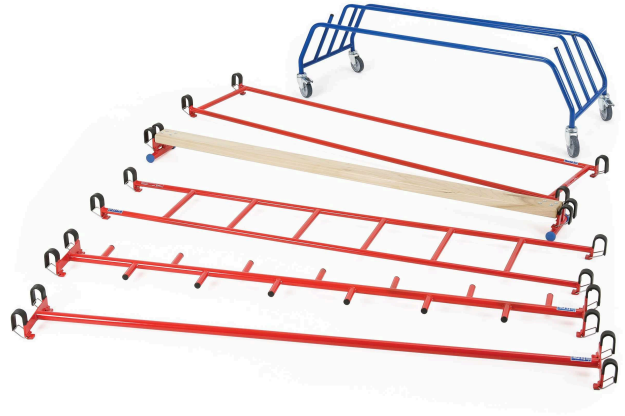

Linking Equipment Set With Trolley

SKU: W33174

£1,055.99 inc vat - £879.99 ex vat

Key Specifications

SKU	W33174
Age Suitability	4 Years+
Assembly	Assembled
Product Colour	Blue
Pack Size	6
Material	Steel
Express Delivery	Express Under 10 Days