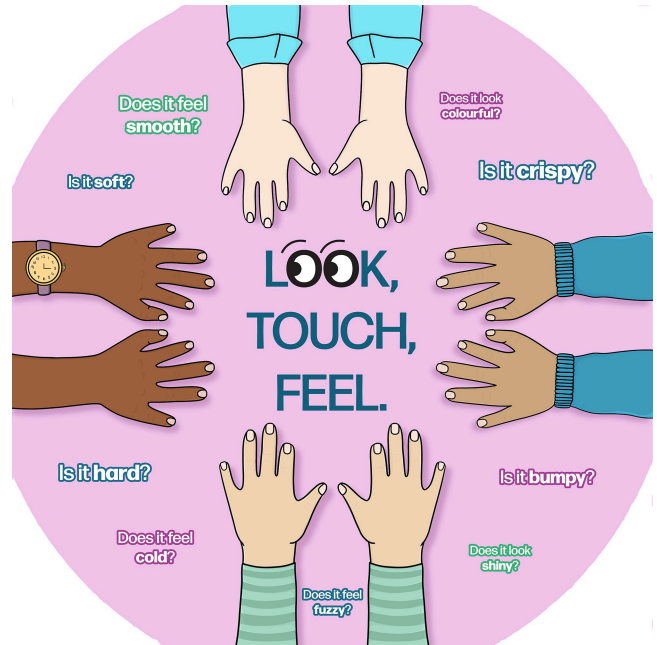

Look, Touch, Feel Tuff Tray Insert

SKU: W31294-Variou

As low as £20.28 inc vat - £16.90 ex vat

Key Specifications

SKU

W31294-Variou

Collaborate & Innovate Ltd T/A Cosy Direct,
Units 316-318 Fauld Industrial Estate, Fauld Lane, Fauld, DE13 9HS