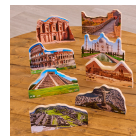

Real Life Large Famous Landmarks Set - Set of 8

SKU: 57868

£24.95 inc vat - £20.79 ex vat

About this Product

A chunky plywood set of eight real-life world landmarks printed with gorgeous photographic detail and ready for small world adventures. Ideal for sparking curiosity, storytelling, and independent play. A mini world tour children can hold, stack, and bring to life... all without leaving the classroom carpet.

Key Specifications

SKU	57868
Manufacturer	Cosy
Catalogue Product Title	Real Life Large Famous Landmarks Set
2026 Catalogue Page	465
Contents	8x Real Life Large Famous Landmarks Set Other resources pictured NOT included
Dimensions	H20cm x L15cm
Height	20cm
Pack Size	8