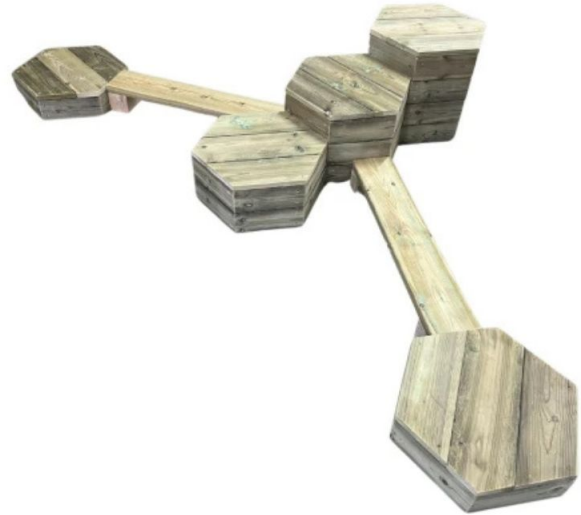

01332 370152 sales@cosydirect.com cosydirect.com

Balancing Blocks and Beams

SKU: W34593

£468.00 inc vat - £390.00 ex vat

Key Specifications

SKU	W34593
Manufacturer	Newby Leisure
Age Suitability	3 Years+
Assembly	Fully Assembled
Material	Scandinavian Redwood Timber