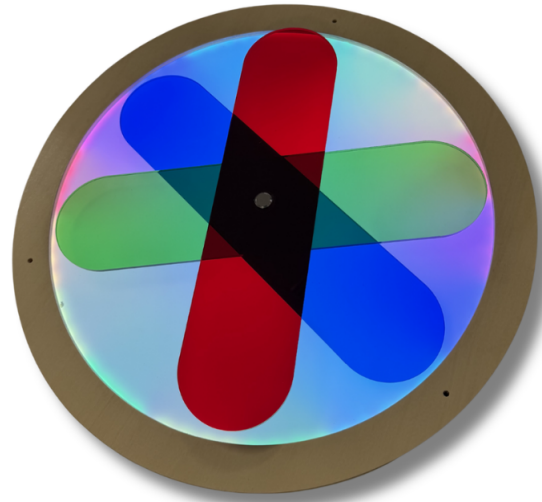

Sensory Colour Interactive Play Light Panel

SKU: W39030

£100.32 inc vat - £83.60 ex vat

About this Product

This Interactive Play Light Panel is a calming, hands-on sensory resource that helps children explore how colours work together. With moving red, green and blue sections, soft backlighting and sound-reactive modes, it encourages visual exploration, curiosity and sensory engagement in classrooms, sensory spaces or at home.

Key Specifications

SKU	W39030
Dimensions	40cm Diameter x 15cm

Collaborate & Innovate Ltd T/A Cosy Direct,
Units 316-318 Fauld Industrial Estate, Fauld Lane, Fauld, DE13 9HS